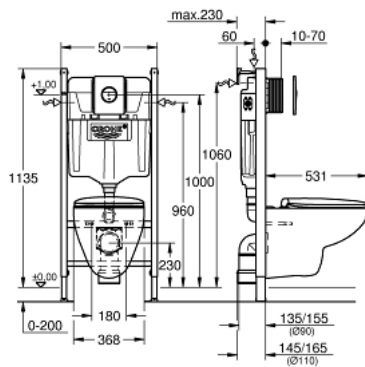

39 417 000 SOLIDO 5-IN-1 SET FOR WC, 1.13 M INSTALLATION HEIGHT

PRODUCT DESCRIPTION

- Tyc: Chrome
- with flushing cistern GD 2
- class 1, full flush 6 l according to EN997
- flushes with 3 l for small flush
- consisting of:
 - Solido Compact element for WC (38 939 000)
 - Bau Ceramic wall hung WC (39 427 000) including seat and lid (39 493 000)
 - Sail flush plate, chrome (38 965 000)
 - wall brackets (38 558 00M)
 - noise protection (37 131 000)
 - including Scandinavian adapter 38 338 000