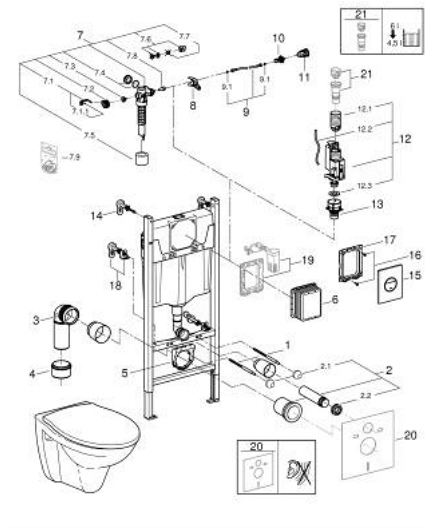

39 417 000 SOLIDO 5-IN-1 SET FOR WC, 1.13 M INSTALLATION HEIGHT

SPARE PARTS

1. 1: Threaded bolt (Spare part-nr. 4276400M)
2. 2: WC inlet and outlet connecting set (Spare part-nr. 37311K00)
- 2.1: Basin fastening (Spare part-nr. 43511SH0)
- 2.2: Connector (Spare part-nr. 37119000)
5. 3: PP-outlet bend $\varnothing$ 90 mm (Spare part-nr. 42327000)
6. 4: Reducer (Spare part-nr. 42242000)
7. 5: Support for outlet bend (Spare part-nr. 42243000)
8. 6: Inspection shaft (Spare part-nr. 66791000)
9. 7: Filling valve (Spare part-nr. 37095000)
- 7.1: Lever (Spare part-nr. 43734000)
- 7.1.1: Seal (Spare part-nr. 4377000M)
- 7.2: Valve head (Spare part-nr. 43536000)
- 7.3: Membrane (Spare part-nr. 4375800M)
- 7.4: Screw cap (Spare part-nr. 43735000)
- 7.5: Valve float, 5 pcs. (Spare part-nr. 4379100M)
- 7.6: Set of seals (Spare part-nr. 43722000)*
17. 8: Support device (Spare part-nr. 42246000)
18. 9: Connecting hose (Spare part-nr. 42397000)
- 9.1: Sealing washer (Spare part-nr. 0319100M)
20. 10: Angle valve (Spare part-nr. 42396000)
21. 11: Water supply pipe connector (Spare part-nr. 38338000)
22. 12: Dual Flush discharge valve AV1 (Spare part-nr. 42320000)
- 12.1: Extension for overflow pipe (Spare part-nr. 42313000)
- 12.2: Pneumatic hose (Spare part-nr. 42319000)
- 12.3: Seal (Spare part-nr. 42310000)
26. 13: Valve seat for GD2 (Spare part-nr. 42315000)
27. 14: Wall brackets (Spare part-nr. 3855800M)
28. 15: Top plate with push button (Spare part-nr. 42375000)
29. 16: Screw (Spare part-nr. 6636200M)
30. 17: Mounting frame (Spare part-nr. 43207000)
31. 18: Xtra wall brackets, flexible placing (Spare part-nr. 38733000)
32. 19: Retrofit set (Spare part-nr. 38796000)*
33. 20: Set for noise protection (Spare part-nr. 37131000)*
34. 21: 4.5 l adapter for GD2 (Spare part-nr. 42333000)*

* Optional accessories