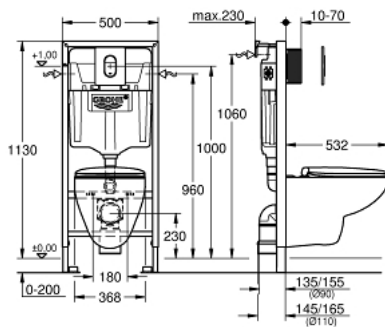

39 418 000 SOLIDO 5-IN-1 SET FOR WC, 1.13 M INSTALLATION HEIGHT

PRODUCT DESCRIPTION

- Colour: chrome
- with flushing cistern GD 2
- class 1, full flush 6 l according to EN997
- flushes with 3 l for small flush
- consisting of:
 - Rapid SL element for WC (38 528 001)
 - Arena Cosmopolitan flush plate, chrome, vertical installation (38 844 000)
 - Bau Ceramic wall hung WC (39 427 000) including seat and lid (39 493 000)
 - wall brackets (38 558 00M)
 - noise protection (37 131 000)