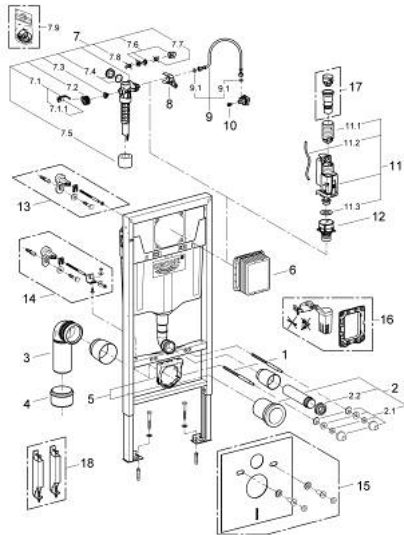

39 418 000 SOLIDO 5-IN-1 SET FOR WC, 1.13 M INSTALLATION HEIGHT

SPARE PARTS

- 1: Threaded bolt (Spare part-nr. 4276400M)
- 2: WC inlet and outlet connecting set (Spare part-nr. 37311K00)
- 2.1: Basin fastening (Spare part-nr. 43511SH0)
- 2.2: Connector (Spare part-nr. 37119000)
- 3: PP-outlet bend Ø 90 mm (Spare part-nr. 42327000)
- 4: Reducer (Spare part-nr. 42242000)
- 5: Support for outlet bend (Spare part-nr. 42243000)
- 6: Inspection shaft (Spare part-nr. 66791000)
- 7: Filling valve (Spare part-nr. 37095000)
- 7.1: Lever (Spare part-nr. 43734000)
- 7.1.1: Seal (Spare part-nr. 4377000M)
- 7.2: Valve head (Spare part-nr. 43536000)
- 7.3: Membrane (Spare part-nr. 4375800M)
- 7.4: Screw cap (Spare part-nr. 43735000)
- 7.5: Valve FLOAT, 5 pcs.. (Spare part-nr. 4379100M)
- 7.6: Set of seals (Spare part-nr. 43722000)*
- 8: Support device (Spare part-nr. 42246000)
- 9: Connecting hose (Spare part-nr. 42233000)
- 9.1: Sealing washer (Spare part-nr. 0319100M)
- 10: Headpart (Spare part-nr. 42385000)
- 11: Dual Flush discharge valve AV1 (Spare part-nr. 42320000)
- 11.1: Extension for overflow pipe (Spare part-nr. 42313000)
- 11.2: Pneumatic hose (Spare part-nr. 42319000)
- 11.3: Seal (Spare part-nr. 42310000)
- 12: Valve seat for GD2 (Spare part-nr. 42315000)
- 13: Wall brackets (Spare part-nr. 3855800M)*
- 14: Xtra wall brackets, flexible placing (Spare part-nr. 38733000)*
- 15: Set for noise protection (Spare part-nr. 37131000)*
- 16: Retrofit set (Spare part-nr. 38796000)*
- 17: 4.5 l adapter for GD2 (Spare part-nr. 42333000)*
- 18: Accessory (Spare part-nr. 38779000)*