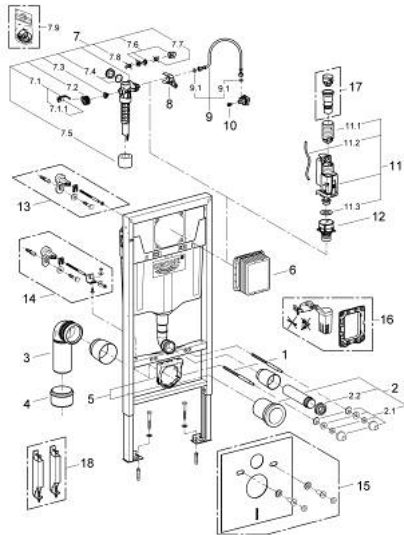

## 39 418 000 SOLIDO 5-IN-1 SET FOR WC, 1.13 M INSTALLATION HEIGHT

### PRODUCT DESCRIPTION

- Tyc: Chrome
- with flushing cistern GD 2
- class 1, full flush 6 l according to EN997
- flushes with 3 l for small flush
- consisting of:
- Rapid SL element for WC (38 528 001)
- Arena Cosmopolitan flush plate, chrome, vertical installation (38 844 000)
- Bau Ceramic wall hung WC (39 427 000) including seat and lid (39 493 000)
- wall brackets (38 558 00M)
- noise protection (37 131 000)