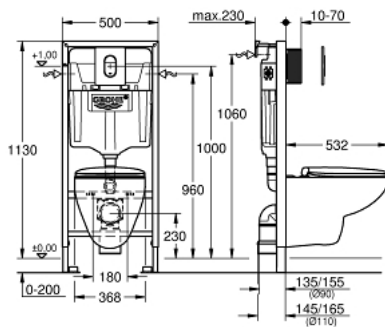

## 39 418 000 SOLIDO 5-IN-1 SET FOR WC, 1.13 M INSTALLATION HEIGHT

### PRODUCT DESCRIPTION

- Tyc: Chrome
- with flushing cistern GD 2
- class 1, full flush 6 l according to EN997
- flushes with 3 l for small flush
- consisting of:
- Rapid SL element for WC (38 528 001)
- Arena Cosmopolitan flush plate, chrome, vertical installation (38 844 000)
- Bau Ceramic wall hung WC (39 427 000) including seat and lid (39 493 000)
- wall brackets (38 558 00M)
- noise protection (37 131 000)