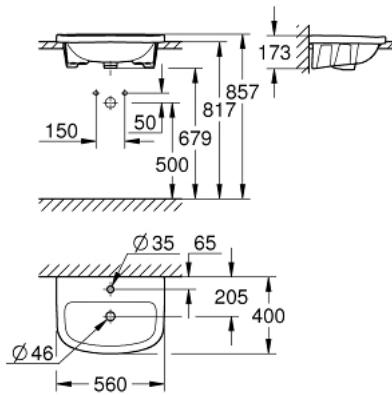

39 422 000 **BAU CERAMIC COUNTER BASIN 55**

PRODUCT DESCRIPTION

- Colour: alpine white
- built-in
- 1 hole punched
- with overflow
- 560 x 400 mm
- sanitary ware

39 422 000 **BAU CERAMIC COUNTER BASIN 55**

SPARE PARTS

1: Mounting set (Spare part-nr. 49512000)