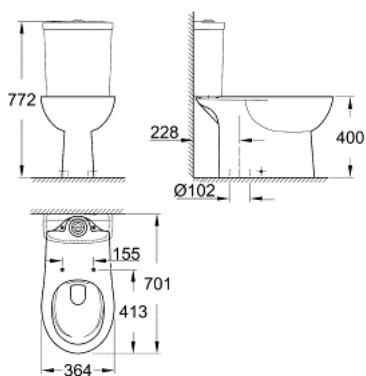

39 429 000 BAU CERAMIC FLOOR STANDING WC FOR CLOSE COUPLED COMBINATION

PRODUCT DESCRIPTION

- Colour: alpine white
- wash down
- rimless
- vertical outlet, concealed
- class 1, full flush 6 l according to EN997
- flushes with 3 l for small flush
- including fixation set
- cistern to be ordered separately
- sanitary ware
- compatible with seat and cover 39 492 000 (standard), 39 493 000 (soft close) and 39 923 000 (slim seat soft close)

39 429 000 **BAU CERAMIC FLOOR STANDING WC FOR CLOSE COUPLED COMBINATION**

SPARE PARTS

1: Mounting set (Spare part-nr. 49516000)