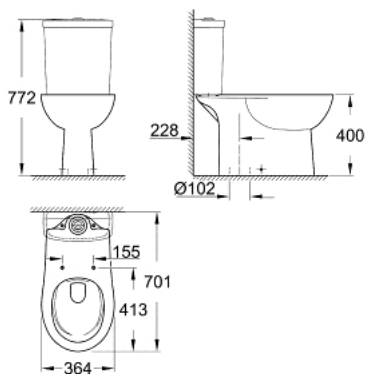

39 429 000 BAU CERAMIC FLOOR STANDING WC FOR CLOSE COUPLED COMBINATION

PRODUCT DESCRIPTION

- Tyc: alpine white
- wash down
- rimless
- vertical outlet, concealed
- class 1, full flush 6 l according to EN997
- flushes with 3 l for small flush
- including fixation set
- cistern to be ordered separately
- sanitary ware
- compatible with seat and cover 39 492 000 (standard), 39 493 000 (soft close) and 39 923 000 (slim seat soft close)

39 429 000 **BAU CERAMIC FLOOR STANDING WC FOR CLOSE COUPLED COMBINATION**

SPARE PARTS

1: Mounting set (Spare part-nr. 49516000)