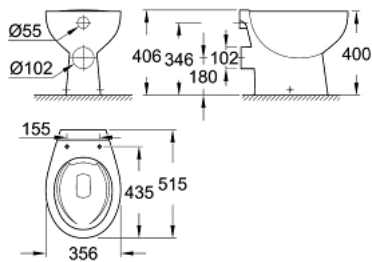

### PRODUCT DESCRIPTION

- Colour: alpine white
- wash down
- rimless
- horizontal outlet
- class 1, full flush 6 l according to EN997
- flushes with 3 l for small flush
- including fixation set
- sanitary ware
- compatible with seat and cover 39 492 000 (standard), 39 493 000 (soft close) and 39 898 000 (slim seat soft close)

### SPARE PARTS

1: Mounting set (Spare part-nr. 49516000)