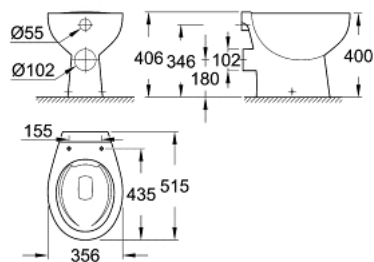

### PRODUCT DESCRIPTION

- Tyc: alpine white
- wash down
- rimless
- horizontal outlet
- class 1, full flush 6 l according to EN997
- flushes with 3 l for small flush
- including fixation set
- sanitary ware
- compatible with seat and cover 39 492 000 (standard), 39 493 000 (soft close) and 39 898 000 (slim seat soft close)

### SPARE PARTS

1: Mounting set (Spare part-nr. 49516000)