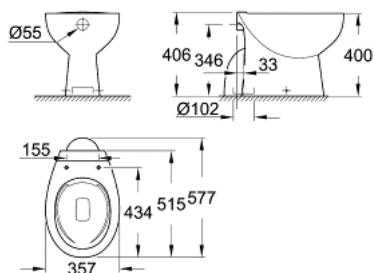

39 431 000 BAU CERAMIC FLOOR STANDING WC

PRODUCT DESCRIPTION

- Colour: alpine white
- wash down
- rimless
- vertical outlet
- class 1, full flush 6 l according to EN997
- flushes with 3 l for small flush
- including fixation set
- sanitary ware
- compatible with seat and cover 39 492 000 (standard), 39 493 000 (soft close) and 39 898 000 (slim seat soft close)

39 431 000 **BAU CERAMIC FLOOR STANDING WC**

SPARE PARTS

1: Mounting set (Spare part-nr. 49516000)