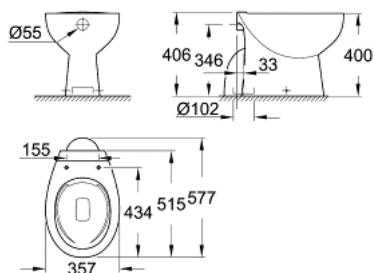

### PRODUCT DESCRIPTION

- Tyc: alpine white
- wash down
- rimless
- vertical outlet
- class 1, full flush 6 l according to EN997
- flushes with 3 l for small flush
- including fixation set
- sanitary ware
- compatible with seat and cover 39 492 000 (standard), 39 493 000 (soft close) and 39 898 000 (slim seat soft close)