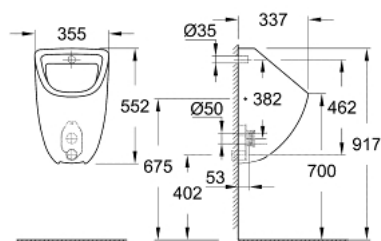

39 438 000 BAU CERAMIC URINAL

PRODUCT DESCRIPTION

- Colour: alpine white
- concealed inlet
- class 1, full flush 1 l
- including fixation set
- sanitary ware
- for installation please order urinal trap 39 732 000 (horizontal outlet) or 39 733 000 (vertical outlet), sold separately
- not compatible with temperature sensor 39 367 000

39 438 000 **BAU CERAMIC URINAL**

SPARE PARTS

1: Mounting set (Spare part-nr. 49025000)