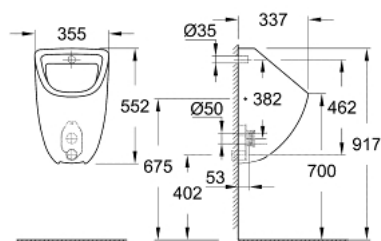

39 438 000 BAU CERAMIC URINAL

PRODUCT DESCRIPTION

- Tyc: alpine white
- concealed inlet
- class 1, full flush 1 l
- including fixation set
- sanitary ware
- for installation please order urinal trap 39 732 000 (horizontal outlet) or 39 733 000 (vertical outlet), sold separately
- not compatible with temperature sensor 39 367 000

39 438 000 **BAU CERAMIC URINAL**

SPARE PARTS

1: Mounting set (Spare part-nr. 49025000)