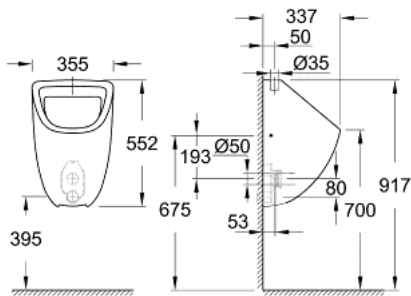

### PRODUCT DESCRIPTION

- Colour: alpine white
- top inlet
- class 1, full flush 1 l
- including fixation set
- sanitary ware
- for installation please order urinal trap 39 732 000 (horizontal outlet) or 39 733 000 (vertical outlet), sold separately

### SPARE PARTS

1: Mounting set (Spare part-nr. 49025000)