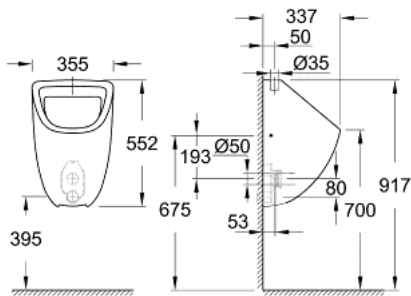

### PRODUCT DESCRIPTION

- Tyc: alpine white
- top inlet
- class 1, full flush 1 l
- including fixation set
- sanitary ware
- for installation please order urinal trap 39 732 000 (horizontal outlet) or 39 733 000 (vertical outlet), sold separately

39 439 000 **BAU CERAMIC URINAL**

**SPARE PARTS**

1: Mounting set (Spare part-nr. 49025000)