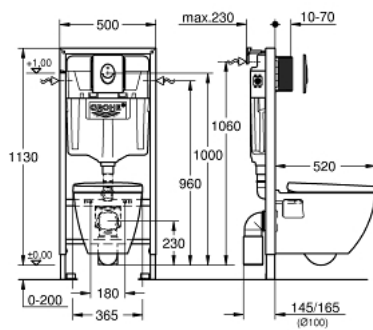

39 441 000 **SOLIDO SET 4 IN 1**

**PRODUCT DESCRIPTION** (1/2)

- Colour: chrome
- with flushing cistern GD 2
- 1.13 m installation height
- for on-the-wall installations or studded walls
- powder coated steel frame, self-supporting
- with fixed connections
- for dry-cladding, completely pre-assembled
- quick adjustment, lockable
- fixing material
- 2 WC fixing bolts
- fixing device for ceramic
- distance of fixing bolts 180/230 mm
- PVC outlet bend Ø 80 mm
- depth adjustable
- reducer Ø 80/100 mm
- inlet and outlet connecting set
- flushing cistern GD 2
- class 1, full flush 6 l according to EN997
- flushes with 3 l for small flush
- adjustment ex factory 6 l and 3 l
- pneumatic discharge valve offering 3 modes of operation: dual flush or start/stop or single flush
- water supply from left/right/back or top
- low noise (group I acc. to German Noise Specification)
- insulated against condensation
- 1/2" water supply connection including integrated angle valve and push fit flexible hose union
- no tools required for the installation of the inspection shaft including protection during construction phase
- for vertical or horizontal use
- Wall brackets for on-the-wall installation incl.
- installation on site
- Skate Air flush plate

Pure Freude  
an Wasser

39 441 000 **SOLIDO SET 4 IN 1**

**PRODUCT DESCRIPTION** (2/2)

- vertical installation
- 156 x 197 mm
- material: ABS
- chrome
- wash down WC, 3/6 l
- wall hung
- white
- CE approved
- WC seat and lid with soft close feature
- material: Duroplast