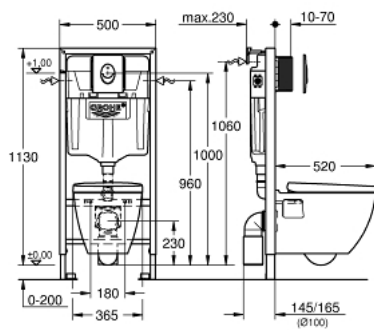

## 39 441 000 SOLIDO SET 4 IN 1

### PRODUCT DESCRIPTION (1/2)

- Tyc: Chrome
- with flushing cistern GD 2
- 1.13 m installation height
- for on-the-wall installations or studded walls
- powder coated steel frame, self-supporting
- with fixed connections
- for dry-cladding, completely pre-assembled
- quick adjustment, lockable
- fixing material
- 2 WC fixing bolts
- fixing device for ceramic
- distance of fixing bolts 180/230 mm
- PVC outlet bend Ø 80 mm
- depth adjustable
- reducer Ø 80/100 mm
- inlet and outlet connecting set
- flushing cistern GD 2
- class 1, full flush 6 l according to EN997
- flushes with 3 l for small flush
- adjustment ex factory 6 l and 3 l
- pneumatic discharge valve offering 3 modes of operation: dual flush or start/stop or single flush
- water supply from left/right/back or top
- low noise (group I acc. to German Noise Specification)
- insulated against condensation
- 1/2" water supply connection including integrated angle valve and push fit flexible hose union
- no tools required for the installation of the inspection shaft including protection during construction phase
- for vertical or horizontal use
- accessories for on-the-wall installation
- installation on site
- including flush plate Skate Air

Pure Freude  
an Wasser

39 441 000 **SOLIDO SET 4 IN 1**

**PRODUCT DESCRIPTION** (2/2)

- vertical installation
- 156 x 197 mm
- material: ABS
- chrome
- wash down WC, 3/6 l
- wall hung
- white
- CE approved
- WC seat and lid with soft close feature
- material: Duroplast