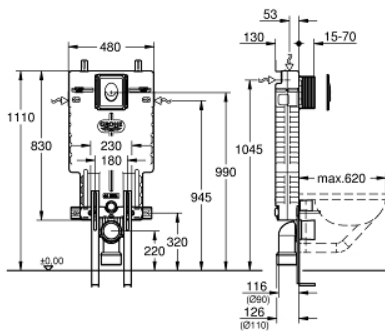

39 452 000 UNISSET 3-IN-1 SET FOR WC

SPARE PARTS

- 1: Threaded bolt (Spare part-nr. 4276400M)
- 2: WC inlet and outlet connecting set (Spare part-nr. 37311K00)
- 2.1: Basin fastening (Spare part-nr. 43511SH0)
- 2.2: Connector (Spare part-nr. 37119000)
- 3: PP-outlet bend Ø 90 mm (Spare part-nr. 42327000)
- 4: Reducer (Spare part-nr. 42242000)
- 5: Support for outlet bend (Spare part-nr. 42243000)
- 6: Inspection shaft (Spare part-nr. 66783000)
- 7: Filling valve (Spare part-nr. 37095000)
- 7.1: Lever (Spare part-nr. 43734000)
- 7.1.1: Seal (Spare part-nr. 4377000M)
- 7.2: Valve head (Spare part-nr. 43536000)
- 7.3: Membrane (Spare part-nr. 4375800M)
- 7.4: Screw cap (Spare part-nr. 43735000)
- 7.5: Valve FLOAT, 5 pcs.. (Spare part-nr. 4379100M)
- 7.6: Set of seals (Spare part-nr. 43722000)*
- 8: Support device (Spare part-nr. 42246000)
- 9: Connecting hose (Spare part-nr. 42233000)
- 9.1: Sealing washer (Spare part-nr. 0319100M)
- 10: Dual Flush discharge valve AV1 (Spare part-nr. 42320000)
- 10.1: Extension for overflow pipe (Spare part-nr. 42313000)
- 10.2: Pneumatic hose (Spare part-nr. 42319000)
- 10.3: Seal (Spare part-nr. 42310000)
- 11: Valve seat for GD2 (Spare part-nr. 42315000)
- 12: Flush plate (Spare part-nr. 38505000)
- 12.1: Screw (Spare part-nr. 6636200M)
- 12.2: Frame (Spare part-nr. 43207000)
- 12.3: Fixing set (Spare part-nr. 4308500M)*
- 12.4: Fixing set (Spare part-nr. 4215800M)*
- 13: Support feet (Spare part-nr. 37304000)*
- 14: Water connection (Spare part-nr. 48561000)
- 15: Flow restrictor (Spare part-nr. 42300000)*
- 16: Retrofit kit for shower toilets Sensia Arena and Sensia Pro (Spare part-nr. 40899000)*
- 17: 4.5 l adapter for GD2 (Spare part-nr. 42333000)*
- 18: Retrofit set (Spare part-nr. 38796000)*