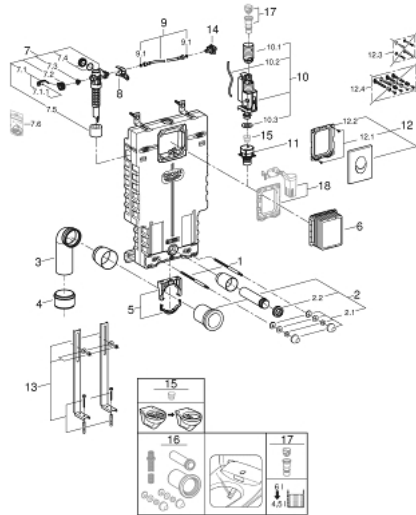

39 452 000 UNISSET 3-IN-1 SET FOR WC

SPARE PARTS

- 1: Threaded bolt (Spare part-nr. 4276400M)
- 2: WC inlet and outlet connecting set (Spare part-nr. 37311K00)
- 2.1: Basin fastening (Spare part-nr. 43511SH0)
- 2.2: Connector (Spare part-nr. 37119000)
- 3: PP-outlet bend Ø 90 mm (Spare part-nr. 42327000)
- 4: Reducer (Spare part-nr. 42242000)
- 5: Support for outlet bend (Spare part-nr. 42243000)
- 6: Inspection shaft (Spare part-nr. 66783000)
- 7: Filling valve (Spare part-nr. 37095000)
- 7.1: Lever (Spare part-nr. 43734000)
- 7.1.1: Seal (Spare part-nr. 4377000M)
- 7.2: Valve head (Spare part-nr. 43536000)
- 7.3: Membrane (Spare part-nr. 4375800M)
- 7.4: Screw cap (Spare part-nr. 43735000)
- 7.5: Valve FLOAT, 5 pcs.. (Spare part-nr. 4379100M)
- 7.6: Set of seals (Spare part-nr. 43722000)*
- 8: Support device (Spare part-nr. 42246000)
- 9: Connecting hose (Spare part-nr. 42233000)
- 9.1: Sealing washer (Spare part-nr. 0319100M)
- 10: Dual Flush discharge valve AV1 (Spare part-nr. 42320000)
- 10.1: Extension for overflow pipe (Spare part-nr. 42313000)
- 10.2: Pneumatic hose (Spare part-nr. 42319000)
- 10.3: Seal (Spare part-nr. 42310000)
- 11: Valve seat for GD2 (Spare part-nr. 42315000)
- 12: Flush plate (Spare part-nr. 38505000)
- 12.1: Screw (Spare part-nr. 6636200M)
- 12.2: Frame (Spare part-nr. 43207000)
- 12.3: Fixing set (Spare part-nr. 4308500M)*
- 12.4: Fixing set (Spare part-nr. 4215800M)*
- 13: Support feet (Spare part-nr. 37304000)*
- 14: Water connection (Spare part-nr. 48561000)
- 15: Flow restrictor (Spare part-nr. 42300000)*
- 16: Retrofit kit for shower toilets Sensia Arena and Sensia Pro (Spare part-nr. 40899000)*
- 17: 4.5 l adapter for GD2 (Spare part-nr. 42333000)*
- 18: Retrofit set (Spare part-nr. 38796000)*