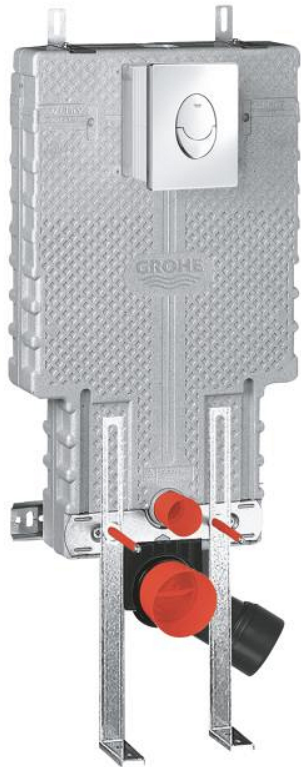

39 452 000 UNISSET 3-IN-1 SET FOR WC

PRODUCT DESCRIPTION

- Colour: chrome
- with flushing cistern GD 2, 6 - 9 l
- consisting of:
 - Uniset element for WC (38 643 001)
 - Skate Air flush plate, chrome, vertical installation (38 505 000)
 - support feet (37 304 000)