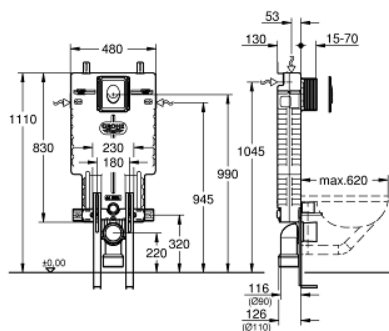

39 452 000 UNISSET 3-IN-1 SET FOR WC

SPARE PARTS

- 1: Threaded bolt (Spare part-nr. 4276400M)
- 2: WC inlet and outlet connecting set (Spare part-nr. 37311K00)
- 2.1: Basin fastening (Spare part-nr. 43511SH0)
- 2.2: Connector (Spare part-nr. 37119000)
- 3: PP-outlet bend Ø 90 mm (Spare part-nr. 42327000)
- 4: Reducer (Spare part-nr. 42242000)
- 5: Support for outlet bend (Spare part-nr. 42243000)
- 6: Inspection shaft (Spare part-nr. 66783000)
- 7: Filling valve (Spare part-nr. 37095000)
- 7.1: Lever (Spare part-nr. 43734000)
- 7.1.1: Seal (Spare part-nr. 4377000M)
- 7.2: Valve head (Spare part-nr. 43536000)
- 7.3: Membrane (Spare part-nr. 4375800M)
- 7.4: Screw cap (Spare part-nr. 43735000)
- 7.5: Valve float, 5 pcs. (Spare part-nr. 4379100M)
- 7.6: Set of seals (Spare part-nr. 43722000)*
- 8: Support device (Spare part-nr. 42246000)
- 9: Connecting hose (Spare part-nr. 42233000)
- 9.1: Sealing washer (Spare part-nr. 0319100M)
- 10: Dual Flush discharge valve AV1 (Spare part-nr. 42320000)
- 10.1: Extension for overflow pipe (Spare part-nr. 42313000)
- 10.2: Pneumatic hose (Spare part-nr. 42319000)
- 10.3: Seal (Spare part-nr. 42310000)
- 11: Valve seat for GD2 (Spare part-nr. 42315000)
- 12: Flush plate (Spare part-nr. 38505000)
- 12.1: Screw (Spare part-nr. 6636200M)
- 12.2: Mounting frame (Spare part-nr. 43207000)
- 12.3: Fixing set (Spare part-nr. 4308500M)*
- 12.4: Fixing set (Spare part-nr. 4215800M)*
- 13: Support feet (Spare part-nr. 37304000)*
- 14: Water connection (Spare part-nr. 48561000)
- 15: Flow restrictor (Spare part-nr. 42300000)*
- 16: Retrofit kit for shower toilets Sensia Arena and Sensia Pro (Spare part-nr. 40899000)*
- 17: 4.5 l adapter for GD2 (Spare part-nr. 42333000)*
- 18: Retrofit set (Spare part-nr. 38796000)*