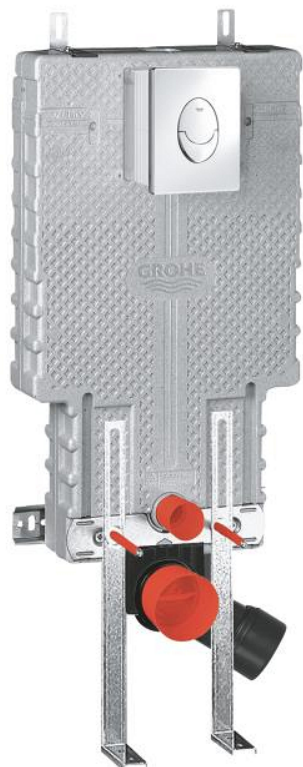

39 452 000 UNISSET 3-IN-1 SET FOR WC

PRODUCT DESCRIPTION

- Tyc: Chrome
- with flushing cistern GD 2, 6 - 9 l
- consisting of:
 - Uniset element for WC (38 643 001)
 - Skate Air flush plate, chrome, vertical installation (38 505 000)
 - support feet (37 304 000)