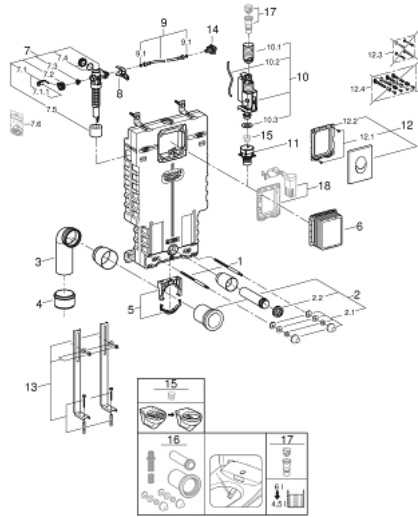

39 452 000 UNISSET 3-IN-1 SET FOR WC

SPARE PARTS

- 1: Threaded bolt (Spare part-nr. 4276400M)
- 2: WC inlet and outlet connecting set (Spare part-nr. 37311K00)
- 2.1: Basin fastening (Spare part-nr. 43511SH0)
- 2.2: Connector (Spare part-nr. 37119000)
- 3: PP-outlet bend Ø 90 mm (Spare part-nr. 42327000)
- 4: Reducer (Spare part-nr. 42242000)
- 5: Support for outlet bend (Spare part-nr. 42243000)
- 6: Inspection shaft (Spare part-nr. 66783000)
- 7: Filling valve (Spare part-nr. 37095000)
- 7.1: Lever (Spare part-nr. 43734000)
- 7.1.1: Seal (Spare part-nr. 4377000M)
- 7.2: Valve head (Spare part-nr. 43536000)
- 7.3: Membrane (Spare part-nr. 4375800M)
- 7.4: Screw cap (Spare part-nr. 43735000)
- 7.5: Valve float, 5 pcs. (Spare part-nr. 4379100M)
- 7.6: Set of seals (Spare part-nr. 43722000)*
- 8: Support device (Spare part-nr. 42246000)
- 9: Connecting hose (Spare part-nr. 42233000)
- 9.1: Sealing washer (Spare part-nr. 0319100M)
- 10: Dual Flush discharge valve AV1 (Spare part-nr. 42320000)
- 10.1: Extension for overflow pipe (Spare part-nr. 42313000)
- 10.2: Pneumatic hose (Spare part-nr. 42319000)
- 10.3: Seal (Spare part-nr. 42310000)
- 11: Valve seat for GD2 (Spare part-nr. 42315000)
- 12: Flush plate (Spare part-nr. 38505000)
- 12.1: Screw (Spare part-nr. 6636200M)
- 12.2: Mounting frame (Spare part-nr. 43207000)
- 12.3: Fixing set (Spare part-nr. 4308500M)*
- 12.4: Fixing set (Spare part-nr. 4215800M)*
- 13: Support feet (Spare part-nr. 37304000)*
- 14: Water connection (Spare part-nr. 48561000)
- 15: Flow restrictor (Spare part-nr. 42300000)*
- 16: Retrofit kit for shower toilets Sensia Arena and Sensia Pro (Spare part-nr. 40899000)*
- 17: 4.5 l adapter for GD2 (Spare part-nr. 42333000)*
- 18: Retrofit set (Spare part-nr. 38796000)*