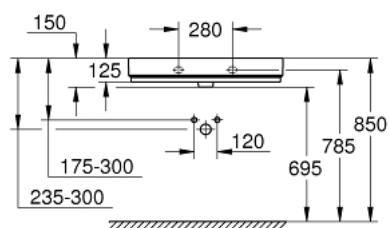

## 39 469 00H CUBE CERAMIC WASH BASIN 80

### PRODUCT DESCRIPTION

- Colour: alpine white
- wall hung
- 1 hole punched, 2 holes pre-punched
- with overflow
- 800 x 490 mm
- sanitary ware
- GROHE HyperClean antibacterial glazing
- GROHE AquaCeramic antistick coating