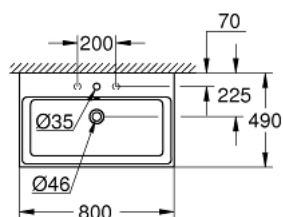

### PRODUCT DESCRIPTION

- Colour: alpine white
- wall hung
- 1 hole punched, 2 holes pre-punched
- with overflow
- 800 x 490 mm
- sanitary ware
- GROHE HyperClean antibacterial glazing
- GROHE AquaCeramic antistick coating