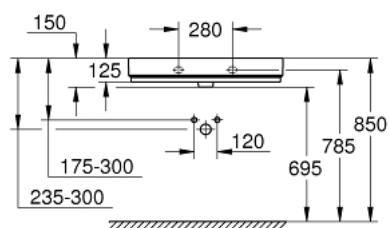

## 39 469 00H CUBE CERAMIC WASH BASIN 80

### PRODUCT DESCRIPTION

- Tyc: alpine white
- wall hung
- 1 hole punched, 2 holes pre-punched
- with overflow
- 800 x 490 mm
- sanitary ware
- GROHE HyperClean antibacterial glazing
- GROHE AquaCeramic antistick coating