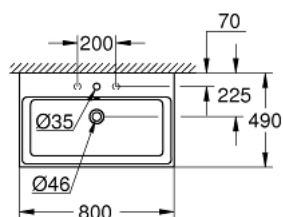

### PRODUCT DESCRIPTION

- Tyc: alpine white
- wall hung
- 1 hole punched, 2 holes pre-punched
- with overflow
- 800 x 490 mm
- sanitary ware
- GROHE HyperClean antibacterial glazing
- GROHE AquaCeramic antistick coating