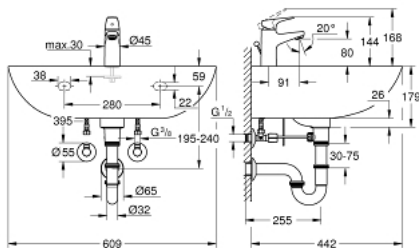

39 472 000 BAU CERAMIC BUNDLE WASH BASIN 60 + START FLOW SINGLE-LEVER BASIN MIXER

PRODUCT DESCRIPTION (1/2)

- Colour: alpine white
- consisting of:
 - Bau Ceramic wash basin 60 (39 421 000)
 - wall hung
 - 1 hole punched
 - with overflow
 - 609 x 442 mm
 - sanitary ware
 - single hole installation
 - metal lever
 - GROHE SmoothControl 28 mm ceramic cartridge
 - GROHE LongLife finish
 - GROHE EcoJoy - less water, perfect flow
 - maximum flow rate (at 3 bar): 5.7 l/min
 - rapid installation system
 - pop-up waste set 1 1/4"
 - flexible connection hoses
 - Mounting set
 - brand: TOX
 - Angle valve 1/2" (22 039 000)
 - self-sealing connection thread
 - wall connection 1/2"
 - outlet 3/8"
 - with length compensation
 - with compression nut \varnothing 10 mm
 - water protected spindle shutoff, brass, with grease chamber and double o-ring sealing
 - long connecting shaft
 - ergonomic metal handle
 - marking: neutral
 - metal push-on escutcheon \varnothing 55 mm
 - GROHE LongLife finish
 - P-trap 1 1/4" (28 947 000)

Pure Freude
an Wasser

39 472 000 **BAU CERAMIC BUNDLE WASH BASIN 60 + START FLOW SINGLE-LEVER BASIN MIXER**

PRODUCT DESCRIPTION (2/2)

- for basins
- wall connection
- sliding escutcheon