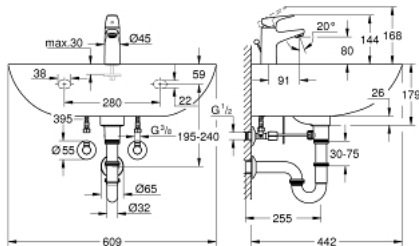

## 39 472 000 BAU CERAMIC BUNDLE WASH BASIN 60 + START FLOW SINGLE-LEVER BASIN MIXER

### PRODUCT DESCRIPTION (1/2)

- Tyc: alpine white
- consisting of:
  - Bau Ceramic wash basin 60 (39 421 000)
  - wall hung
  - 1 hole punched
  - with overflow
  - 609 x 442 mm
  - sanitary ware
  - single hole installation
  - metal lever
  - GROHE SmoothControl 28 mm ceramic cartridge
  - GROHE LongLife finish
  - GROHE EcoJoy - Less water, perfect flow
  - maximum flow rate (at 3 bar): 5.7 l/min
  - rapid installation system
  - pop-up waste set 1 1/4"
  - flexible connection hoses
  - mounting set
  - brand: TOX
  - Angle valve 1/2" (22 039 000)
  - self-sealing connection thread
  - wall connection 1/2"
  - outlet 3/8"
  - with length compensation
  - with compression nut  $\varnothing$  10 mm
  - water protected spindle shutoff, brass, with grease chamber and double o-ring sealing
  - long connecting shaft
  - ergonomic metal handle
  - marking: neutral
  - metal push-on escutcheon  $\varnothing$  55 mm
  - GROHE LongLife finish
  - P-trap 1 1/4" (28 947 000)