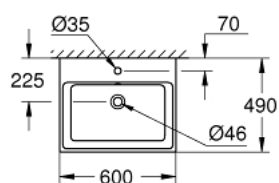

39 473 00H CUBE CERAMIC WASH BASIN 60

PRODUCT DESCRIPTION

- Tyc: alpine white
- wall hung
- 1 hole punched, 2 holes pre-punched
- with overflow
- 600 x 490 mm
- sanitary ware
- GROHE HyperClean antibacterial glazing
- GROHE AquaCeramic antistick coating