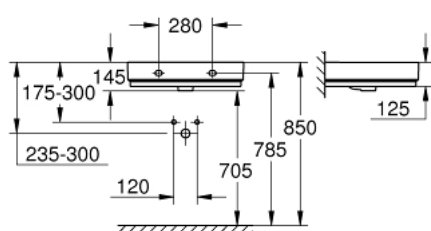

39 473 00H CUBE CERAMIC WASH BASIN 60

PRODUCT DESCRIPTION

- Tyc: alpine white
- wall hung
- 1 hole punched, 2 holes pre-punched
- with overflow
- 600 x 490 mm
- sanitary ware
- GROHE HyperClean antibacterial glazing
- GROHE AquaCeramic antistick coating