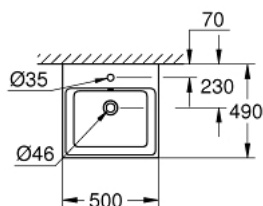

### PRODUCT DESCRIPTION

- Colour: alpine white
- wall hung
- 1 hole punched, 2 holes pre-punched
- with overflow
- 500 x 490 mm
- sanitary ware
- GROHE HyperClean antibacterial glazing
- GROHE AquaCeramic antistick coating