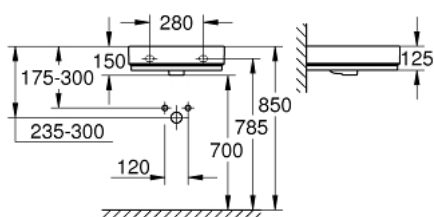

## 39 474 00H CUBE CERAMIC WASH BASIN 50

### PRODUCT DESCRIPTION

- Colour: alpine white
- wall hung
- 1 hole punched, 2 holes pre-punched
- with overflow
- 500 x 490 mm
- sanitary ware
- GROHE HyperClean antibacterial glazing
- GROHE AquaCeramic antistick coating