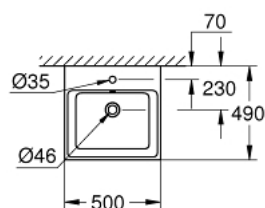

### PRODUCT DESCRIPTION

- Tyc: alpine white
- wall hung
- 1 hole punched, 2 holes pre-punched
- with overflow
- 500 x 490 mm
- sanitary ware
- GROHE HyperClean antibacterial glazing
- GROHE AquaCeramic antistick coating