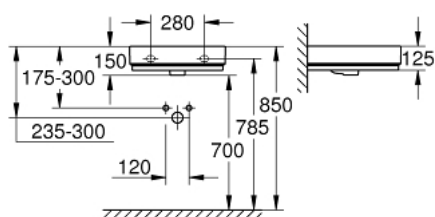

## 39 474 00H CUBE CERAMIC WASH BASIN 50

### PRODUCT DESCRIPTION

- Tyc: alpine white
- wall hung
- 1 hole punched, 2 holes pre-punched
- with overflow
- 500 x 490 mm
- sanitary ware
- GROHE HyperClean antibacterial glazing
- GROHE AquaCeramic antistick coating