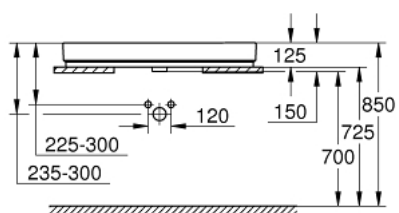

## 39 475 00H CUBE CERAMIC COUNTER TOP BASIN 100

### PRODUCT DESCRIPTION

- Colour: alpine white
- flat back side glazed
- 1 hole punched, 2 holes pre-punched
- with overflow
- 1000 x 490 mm
- including fixation set
- sanitary ware
- GROHE HyperClean antibacterial glazing
- GROHE AquaCeramic antistick coating

39 475 00H **CUBE CERAMIC COUNTER TOP BASIN 100**

**SPARE PARTS**

1: Mounting set (Spare part-nr. 49512000)