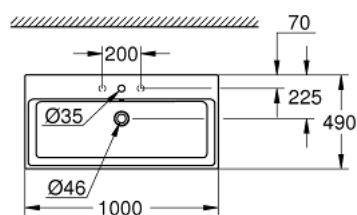

## 39 475 00H CUBE CERAMIC COUNTER TOP BASIN 100

### PRODUCT DESCRIPTION

- Colour: alpine white
- flat back side glazed
- 1 hole punched, 2 holes pre-punched
- with overflow
- 1000 x 490 mm
- including fixation set
- sanitary ware
- GROHE HyperClean antibacterial glazing
- GROHE AquaCeramic antistick coating

39 475 00H **CUBE CERAMIC COUNTER TOP BASIN 100**

**SPARE PARTS**

1: Mounting set (Spare part-nr. 49512000)