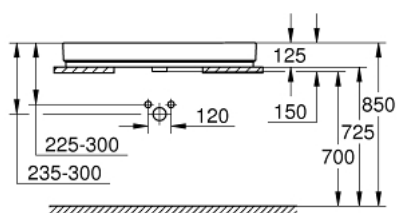

## 39 475 00H CUBE CERAMIC COUNTER TOP BASIN 100

### PRODUCT DESCRIPTION

- Typ: alpine white
- flat back side glazed
- 1 hole punched, 2 holes pre-punched
- with overflow
- 1000 x 490 mm
- including fixation set
- sanitary ware
- GROHE HyperClean antibacterial glazing
- GROHE AquaCeramic antistick coating

39 475 00H **CUBE CERAMIC COUNTER TOP BASIN 100**

**SPARE PARTS**

1: Mounting set (Spare part-nr. 49512000)