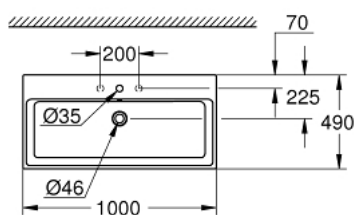

## 39 475 00H CUBE CERAMIC COUNTER TOP BASIN 100

### PRODUCT DESCRIPTION

- Typ: alpine white
- flat back side glazed
- 1 hole punched, 2 holes pre-punched
- with overflow
- 1000 x 490 mm
- including fixation set
- sanitary ware
- GROHE HyperClean antibacterial glazing
- GROHE AquaCeramic antistick coating

39 475 00H **CUBE CERAMIC COUNTER TOP BASIN 100**

**SPARE PARTS**

1: Mounting set (Spare part-nr. 49512000)