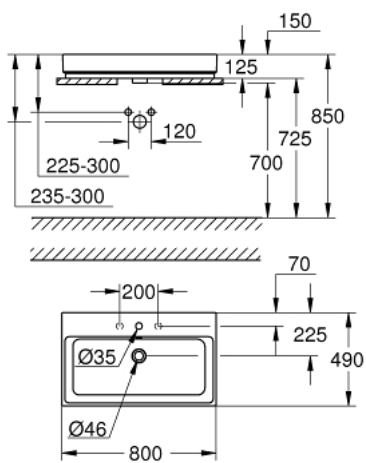

39 476 00H CUBE CERAMIC COUNTER TOP BASIN 80

PRODUCT DESCRIPTION

- Colour: alpine white
- flat back side glazed
- 1 hole punched, 2 holes pre-punched
- with overflow
- 800 x 490 mm
- including fixation set
- sanitary ware
- GROHE HyperClean antibacterial glazing
- GROHE AquaCeramic antistick coating

39 476 00H **CUBE CERAMIC COUNTER TOP BASIN 80**

SPARE PARTS

1: Mounting set (Spare part-nr. 49512000)