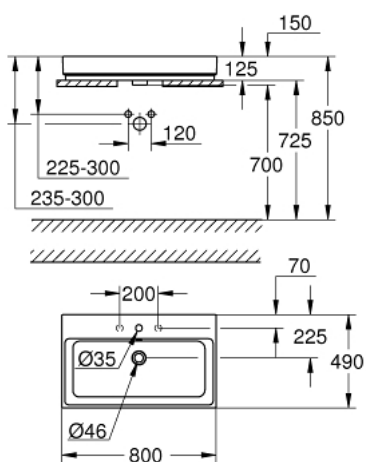

39 476 00H CUBE CERAMIC COUNTER TOP BASIN 80

PRODUCT DESCRIPTION

- Typ: alpine white
- flat back side glazed
- 1 hole punched, 2 holes pre-punched
- with overflow
- 800 x 490 mm
- including fixation set
- sanitary ware
- GROHE HyperClean antibacterial glazing
- GROHE AquaCeramic antistick coating

39 476 00H **CUBE CERAMIC COUNTER TOP BASIN 80**

SPARE PARTS

1: Mounting set (Spare part-nr. 49512000)