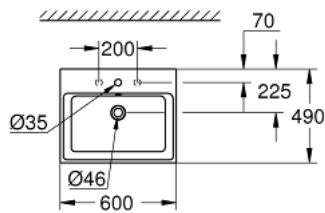

## 39 477 00H CUBE CERAMIC COUNTER TOP BASIN 60

### PRODUCT DESCRIPTION

- Colour: alpine white
- flat back side glazed
- 1 hole punched, 2 holes pre-punched
- with overflow
- 600 x 490 mm
- including fixation set
- sanitary ware
- GROHE HyperClean antibacterial glazing
- GROHE AquaCeramic antistick coating