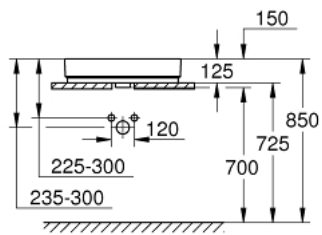

## 39 477 00H CUBE CERAMIC COUNTER TOP BASIN 60

### PRODUCT DESCRIPTION

- Colour: alpine white
- flat back side glazed
- 1 hole punched, 2 holes pre-punched
- with overflow
- 600 x 490 mm
- including fixation set
- sanitary ware
- GROHE HyperClean antibacterial glazing
- GROHE AquaCeramic antistick coating