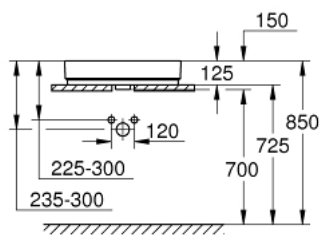

## 39 477 00H CUBE CERAMIC COUNTER TOP BASIN 60

### PRODUCT DESCRIPTION

- Tyc: alpine white
- flat back side glazed
- 1 hole punched, 2 holes pre-punched
- with overflow
- 600 x 490 mm
- including fixation set
- sanitary ware
- GROHE HyperClean antibacterial glazing
- GROHE AquaCeramic antistick coating