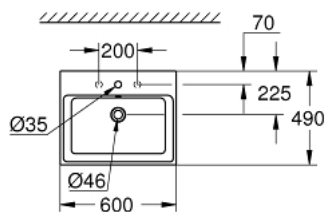

## 39 477 00H CUBE CERAMIC COUNTER TOP BASIN 60

### PRODUCT DESCRIPTION

- Tyc: alpine white
- flat back side glazed
- 1 hole punched, 2 holes pre-punched
- with overflow
- 600 x 490 mm
- including fixation set
- sanitary ware
- GROHE HyperClean antibacterial glazing
- GROHE AquaCeramic antistick coating