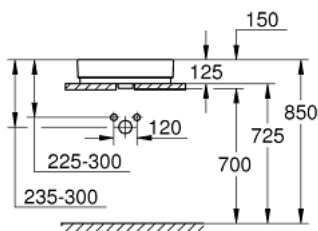

## 39 478 00H CUBE CERAMIC COUNTER TOP BASIN 50

### PRODUCT DESCRIPTION

- Colour: alpine white
- flat back side glazed
- 1 hole punched, 2 holes pre-punched
- with overflow
- 500 x 490 mm
- including fixation set
- sanitary ware
- GROHE HyperClean antibacterial glazing
- GROHE AquaCeramic antistick coating