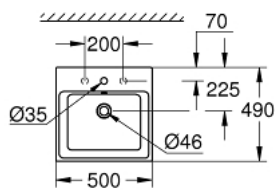

## 39 478 00H CUBE CERAMIC COUNTER TOP BASIN 50

### PRODUCT DESCRIPTION

- Colour: alpine white
- flat back side glazed
- 1 hole punched, 2 holes pre-punched
- with overflow
- 500 x 490 mm
- including fixation set
- sanitary ware
- GROHE HyperClean antibacterial glazing
- GROHE AquaCeramic antistick coating