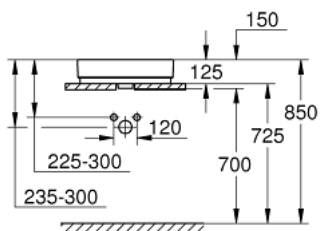

## 39 478 00H CUBE CERAMIC COUNTER TOP BASIN 50

### PRODUCT DESCRIPTION

- Tyc: alpine white
- flat back side glazed
- 1 hole punched, 2 holes pre-punched
- with overflow
- 500 x 490 mm
- including fixation set
- sanitary ware
- GROHE HyperClean antibacterial glazing
- GROHE AquaCeramic antistick coating