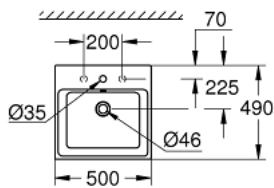

## 39 478 00H CUBE CERAMIC COUNTER TOP BASIN 50

### PRODUCT DESCRIPTION

- Tyc: alpine white
- flat back side glazed
- 1 hole punched, 2 holes pre-punched
- with overflow
- 500 x 490 mm
- including fixation set
- sanitary ware
- GROHE HyperClean antibacterial glazing
- GROHE AquaCeramic antistick coating