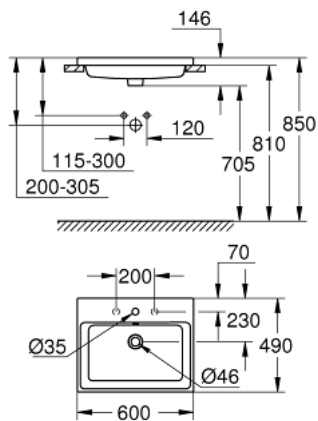

39 479 00H CUBE CERAMIC COUNTER BASIN 60

PRODUCT DESCRIPTION

- Colour: alpine white
- flat back side glazed
- built-in
- 1 hole punched, 2 holes pre-punched
- with overflow
- 600 x 490 mm
- including fixation set
- sanitary ware
- GROHE HyperClean antibacterial glazing
- GROHE AquaCeramic antistick coating

39 479 00H **CUBE CERAMIC COUNTER BASIN 60**

SPARE PARTS

1: Mounting set (Spare part-nr. 49512000)