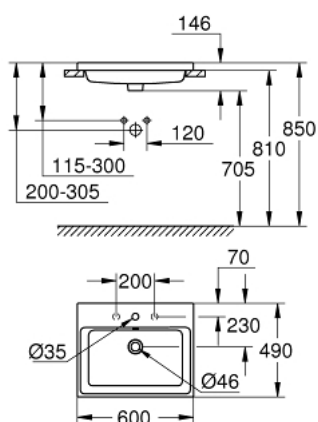

39 479 00H CUBE CERAMIC COUNTER BASIN 60

PRODUCT DESCRIPTION

- Typ: alpine white
- flat back side glazed
- built-in
- 1 hole punched, 2 holes pre-punched
- with overflow
- 600 x 490 mm
- including fixation set
- sanitary ware
- GROHE HyperClean antibacterial glazing
- GROHE AquaCeramic antistick coating

39 479 00H CUBE CERAMIC COUNTER BASIN 60

SPARE PARTS

1: Mounting set (Spare part-nr. 49512000)