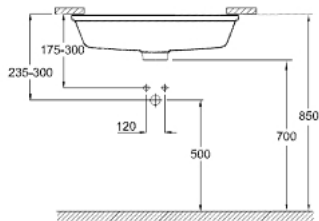

39 480 00H CUBE CERAMIC UNDER-COUNTER WASH BASIN 50

PRODUCT DESCRIPTION

- Colour: alpine white
- installation from below
- with overflow
- 492 x 370 mm
- including fixation set
- sanitary ware
- GROHE HyperClean antibacterial glazing
- GROHE AquaCeramic antistick coating

39 480 00H **CUBE CERAMIC UNDER-COUNTER WASH BASIN 50**

SPARE PARTS

1: Mounting set (Spare part-nr. 49518000)