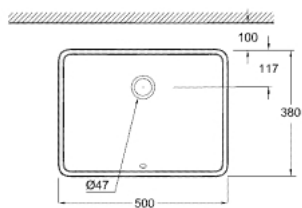

39 480 00H CUBE CERAMIC UNDER-COUNTER WASH BASIN 50

PRODUCT DESCRIPTION

- Colour: alpine white
- installation from below
- with overflow
- 492 x 370 mm
- including fixation set
- sanitary ware
- GROHE HyperClean antibacterial glazing
- GROHE AquaCeramic antistick coating

39 480 00H **CUBE CERAMIC UNDER-COUNTER WASH BASIN 50**

SPARE PARTS

1: Mounting set (Spare part-nr. 49518000)