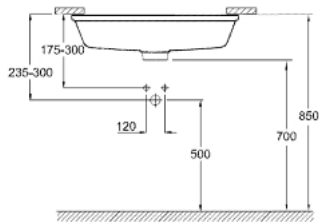

39 480 00H CUBE CERAMIC UNDER-COUNTER WASH BASIN 50

PRODUCT DESCRIPTION

- Tyc: alpine white
- installation from below
- with overflow
- 492 x 370 mm
- including fixation set
- sanitary ware
- GROHE HyperClean antibacterial glazing
- GROHE AquaCeramic antistick coating

39 480 00H **CUBE CERAMIC UNDER-COUNTER WASH BASIN 50**

SPARE PARTS

1: Mounting set (Spare part-nr. 49518000)