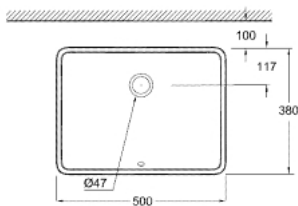

39 480 00H CUBE CERAMIC UNDER-COUNTER WASH BASIN 50

PRODUCT DESCRIPTION

- Tyc: alpine white
- installation from below
- with overflow
- 492 x 370 mm
- including fixation set
- sanitary ware
- GROHE HyperClean antibacterial glazing
- GROHE AquaCeramic antistick coating

39 480 00H **CUBE CERAMIC UNDER-COUNTER WASH BASIN 50**

SPARE PARTS

1: Mounting set (Spare part-nr. 49518000)