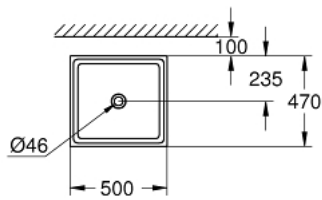

39 481 00H CUBE CERAMIC VESSEL BASIN 50

PRODUCT DESCRIPTION

- Colour: alpine white
- without overflow
- 500 x 470 mm
- including fixation set
- sanitary ware
- GROHE HyperClean antibacterial glazing
- GROHE AquaCeramic antistick coating

39 481 00H **CUBE CERAMIC VESSEL BASIN 50**

SPARE PARTS

1: Mounting set (Spare part-nr. 49512000)