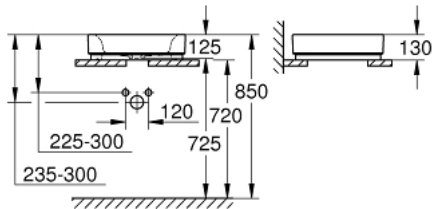

39 481 00H CUBE CERAMIC VESSEL BASIN 50

PRODUCT DESCRIPTION

- Colour: alpine white
- without overflow
- 500 x 470 mm
- including fixation set
- sanitary ware
- GROHE HyperClean antibacterial glazing
- GROHE AquaCeramic antistick coating

39 481 00H **CUBE CERAMIC VESSEL BASIN 50**

SPARE PARTS

1: Mounting set (Spare part-nr. 49512000)