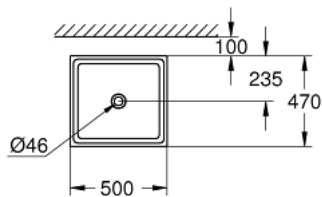

39 481 00H CUBE CERAMIC VESSEL BASIN 50

PRODUCT DESCRIPTION

- Tyc: alpine white
- without overflow
- 500 x 470 mm
- including fixation set
- sanitary ware
- GROHE HyperClean antibacterial glazing
- GROHE AquaCeramic antistick coating

39 481 00H **CUBE CERAMIC VESSEL BASIN 50**

SPARE PARTS

1: Mounting set (Spare part-nr. 49512000)