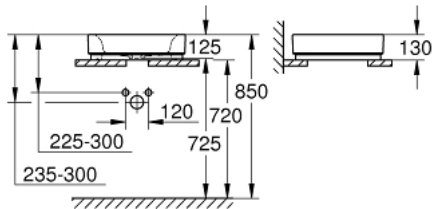

39 481 00H CUBE CERAMIC VESSEL BASIN 50

PRODUCT DESCRIPTION

- Tyc: alpine white
- without overflow
- 500 x 470 mm
- including fixation set
- sanitary ware
- GROHE HyperClean antibacterial glazing
- GROHE AquaCeramic antistick coating

39 481 00H **CUBE CERAMIC VESSEL BASIN 50**

SPARE PARTS

1: Mounting set (Spare part-nr. 49512000)