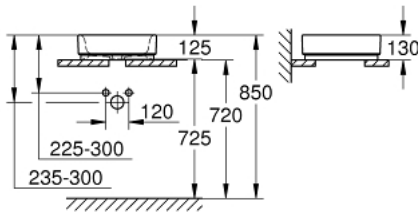

## 39 482 00H CUBE CERAMIC VESSEL BASIN 40

### PRODUCT DESCRIPTION

- Colour: alpine white
- without overflow
- 410 x 410 mm
- including fixation set
- sanitary ware
- GROHE HyperClean antibacterial glazing
- GROHE AquaCeramic antistick coating