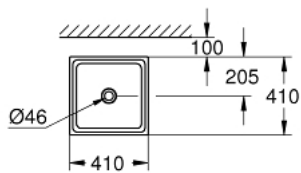

## 39 482 00H CUBE CERAMIC VESSEL BASIN 40

### PRODUCT DESCRIPTION

- Colour: alpine white
- without overflow
- 410 x 410 mm
- including fixation set
- sanitary ware
- GROHE HyperClean antibacterial glazing
- GROHE AquaCeramic antistick coating