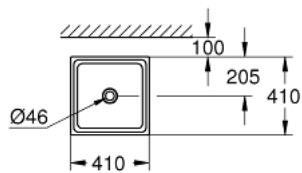

## 39 482 00H CUBE CERAMIC VESSEL BASIN 40

### PRODUCT DESCRIPTION

- Tyc: alpine white
- without overflow
- 410 x 410 mm
- including fixation set
- sanitary ware
- GROHE HyperClean antibacterial glazing
- GROHE AquaCeramic antistick coating