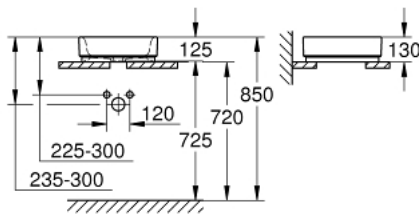

## 39 482 00H CUBE CERAMIC VESSEL BASIN 40

### PRODUCT DESCRIPTION

- Tyc: alpine white
- without overflow
- 410 x 410 mm
- including fixation set
- sanitary ware
- GROHE HyperClean antibacterial glazing
- GROHE AquaCeramic antistick coating