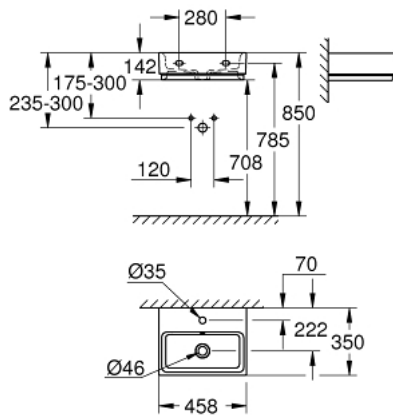

39 483 00H CUBE CERAMIC HAND RINSE BASIN 45

PRODUCT DESCRIPTION

- Colour: alpine white
- wall hung
- 1 hole punched
- with overflow
- 455 x 350 mm
- sanitary ware
- GROHE HyperClean antibacterial glazing
- GROHE AquaCeramic antistick coating