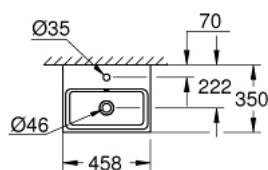

39 483 00H CUBE CERAMIC HAND RINSE BASIN 45

PRODUCT DESCRIPTION

- Tyc: alpine white
- wall hung
- 1 hole punched
- with overflow
- 455 x 350 mm
- sanitary ware
- GROHE HyperClean antibacterial glazing
- GROHE AquaCeramic antistick coating