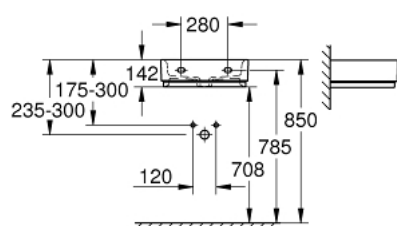

39 483 00H CUBE CERAMIC HAND RINSE BASIN 45

PRODUCT DESCRIPTION

- Tyc: alpine white
- wall hung
- 1 hole punched
- with overflow
- 455 x 350 mm
- sanitary ware
- GROHE HyperClean antibacterial glazing
- GROHE AquaCeramic antistick coating