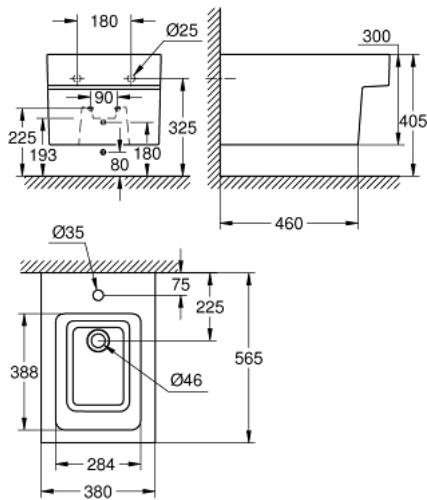

39 486 00H CUBE CERAMIC WALL HUNG BIDET

PRODUCT DESCRIPTION

- Colour: alpine white
- 1 hole punched
- with overflow
- including fixation set
- sanitary ware
- fully skirted with invisible fixation
- GROHE HyperClean antibacterial glazing
- GROHE AquaCeramic antistick coating

39 486 00H **CUBE CERAMIC WALL HUNG BIDET**

SPARE PARTS

1: Fixing set (Spare part-nr. 49509000)