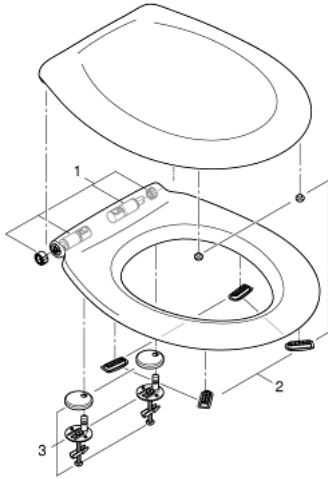

### PRODUCT DESCRIPTION

- Colour: alpine white
- with lid
- quick release function
- detachable
- material: Duroplast
- including fixation set
- stainless steel hinges
- easy fixation from above
- weight bearing capacity 150 kg
- compatible with all Bau Ceramic bowls except 39 910 000

39 492 000 **BAU CERAMIC WC SEAT**

**SPARE PARTS**

- 1: Damper (Spare part-nr. 49528000)
- 2: Buffer set (Spare part-nr. 49530000)
- 3: Fixing set (Spare part-nr. 49529000)