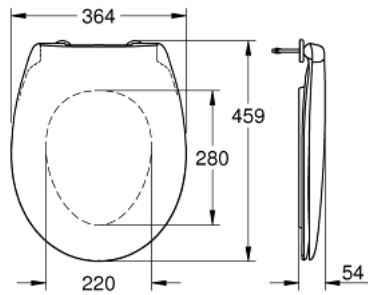

### PRODUCT DESCRIPTION

- Colour: alpine white
- with lid
- quick release function
- detachable
- material: Duroplast
- including fixation set
- stainless steel hinges
- easy fixation from above
- weight bearing capacity 150 kg
- compatible with all Bau Ceramic bowls except 39 910 000

39 492 000 **BAU CERAMIC WC SEAT**

**SPARE PARTS**

- 1: Damper (Spare part-nr. 49528000)
- 2: Buffer set (Spare part-nr. 49530000)
- 3: Fixing set (Spare part-nr. 49529000)