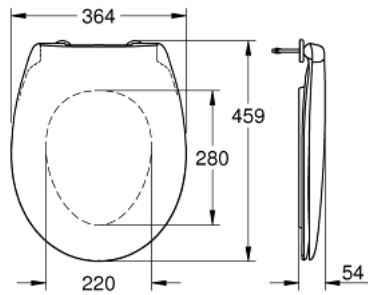

39 492 000 BAU CERAMIC WC SEAT

PRODUCT DESCRIPTION

- Tyc: alpine white
- with lid
- quick release function
- detachable
- material: Duroplast
- including fixation set
- stainless steel hinges
- easy fixation from above
- weight bearing capacity 150 kg
- compatible with all Bau Ceramic bowls except 39 910 000

39 492 000 **BAU CERAMIC WC SEAT**

SPARE PARTS

- 1: Damper (Spare part-nr. 49528000)
- 2: Buffer set (Spare part-nr. 49530000)
- 3: Fixing set (Spare part-nr. 49529000)