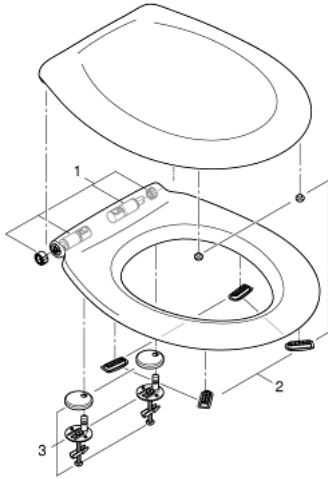

39 492 000 BAU CERAMIC WC SEAT

PRODUCT DESCRIPTION

- Tyc: alpine white
- with lid
- quick release function
- detachable
- material: Duroplast
- including fixation set
- stainless steel hinges
- easy fixation from above
- weight bearing capacity 150 kg
- compatible with all Bau Ceramic bowls except 39 910 000

39 492 000 **BAU CERAMIC WC SEAT**

SPARE PARTS

- 1: Damper (Spare part-nr. 49528000)
- 2: Buffer set (Spare part-nr. 49530000)
- 3: Fixing set (Spare part-nr. 49529000)