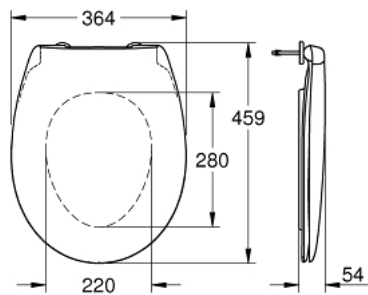

39 493 000 BAU CERAMIC WC SEAT SOFT CLOSE

PRODUCT DESCRIPTION

- Colour: alpine white
- with lid
- quick release function
- detachable
- material: Duroplast
- including fixation set
- stainless steel hinges
- easy fixation from above
- compatible with all Bau Ceramic bowls except 39 910 000 and 112 948 SH00

39 493 000 **BAU CERAMIC WC SEAT SOFT CLOSE**

SPARE PARTS

- 1: Damper (Spare part-nr. 49528000)
- 2: Buffer set (Spare part-nr. 49530000)
- 3: Fixing set (Spare part-nr. 49529000)