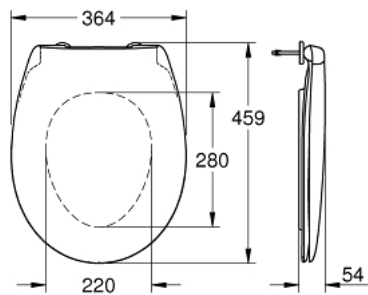

39 493 000 **BAU CERAMIC WC SEAT SOFT CLOSE**

PRODUCT DESCRIPTION

- Tyc: alpine white
- with lid
- quick release function
- detachable
- material: Duroplast
- including fixation set
- stainless steel hinges
- easy fixation from above
- compatible with all Bau Ceramic bowls except 39 910 000 and 112 948 SH00

39 493 000 **BAU CERAMIC WC SEAT SOFT CLOSE**

SPARE PARTS

- 1: Damper (Spare part-nr. 49528000)
- 2: Buffer set (Spare part-nr. 49530000)
- 3: Fixing set (Spare part-nr. 49529000)