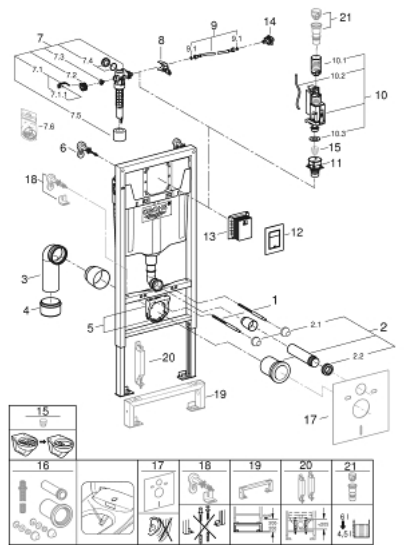

39 501 000 **RAPID SL 3-IN-1 SET FOR WC, 1.13 M INSTALLATION HEIGHT**

SPARE PARTS

- 1: Threaded bolt (Spare part-nr. 4276400M)
- 2: WC inlet and outlet connecting set (Spare part-nr. 37311K00)
- 2.1: Basin fastening (Spare part-nr. 43511SH0)
- 2.2: Connector (Spare part-nr. 37119000)
- 3: PP-outlet bend \varnothing 90 mm (Spare part-nr. 42327000)
- 4: Reducer (Spare part-nr. 42242000)
- 5: Support for outlet bend (Spare part-nr. 42243000)
- 6: Wall brackets (Spare part-nr. 3855800M)
- 7: Filling valve (Spare part-nr. 37095000)
- 7.1: Lever (Spare part-nr. 43734000)
- 7.1.1: Seal (Spare part-nr. 4377000M)
- 7.2: Valve head (Spare part-nr. 43536000)
- 7.3: Membrane (Spare part-nr. 4375800M)
- 7.4: Screw cap (Spare part-nr. 43735000)
- 7.5: Valve FLOAT, 5 pcs.. (Spare part-nr. 4379100M)
- 7.6: Set of seals (Spare part-nr. 43722000)*
- 8: Support device (Spare part-nr. 42246000)
- 9: Connecting hose (Spare part-nr. 42233000)
- 9.1: Sealing washer (Spare part-nr. 0319100M)
- 10: Dual Flush discharge valve AV1 (Spare part-nr. 42320000)
- 10.1: Extension for overflow pipe (Spare part-nr. 42313000)
- 10.2: Pneumatic hose (Spare part-nr. 42319000)
- 10.3: Seal (Spare part-nr. 42310000)
- 11: Valve seat (Spare part-nr. 42599000)
- 12: Flush plate (Spare part-nr. 37535000)
- 13: Revision shaft for small flush plates (Spare part-nr. 40911000)
- 14: Water connection (Spare part-nr. 48561000)
- 15: Flow restrictor (Spare part-nr. 42300000)*
- 16: Retrofit kit for shower toilets Sensia Arena and Sensia Pro (Spare part-nr. 40899000)*
- 17: Set for noise protection (Spare part-nr. 37131000)*
- 18: Xtra wall brackets, flexible placing (Spare part-nr. 38733000)*
- 19: Extension (Spare part-nr. 38629000)*
- 20: Accessory (Spare part-nr. 38779000)*
- 21: 4.5 l adapter for GD2 (Spare part-nr. 42333000)*