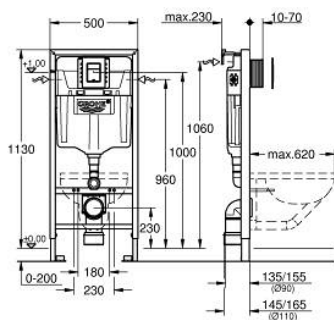

39 501 000 **RAPID SL 3-IN-1 SET FOR WC, 1.13 M INSTALLATION HEIGHT**

PRODUCT DESCRIPTION

- Colour: chrome
- with flushing cistern GD 2, 6 - 9 l
- consisting of:
 - Rapid SL element for WC (38 528 001)
 - Skate Cosmopolitan S flush plate, chrome (37 535 000)
 - wall brackets (38 558 00M)
- including revision shaft 40 911 000 for mounting of small flush plates