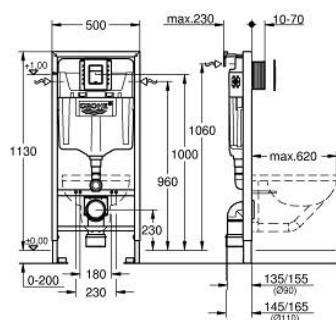

## 39 501 000 **RAPID SL 3-IN-1 SET FOR WC, 1.13 M INSTALLATION HEIGHT**

### PRODUCT DESCRIPTION

- Tyc: Chrome
- with flushing cistern GD 2, 6 - 9 l
- consisting of:
  - Rapid SL element for WC (38 528 001)
  - Skate Cosmopolitan S flush plate, chrome (37 535 000)
  - wall brackets (38 558 00M)
- including revision shaft 40 911 000 for mounting of small flush plates