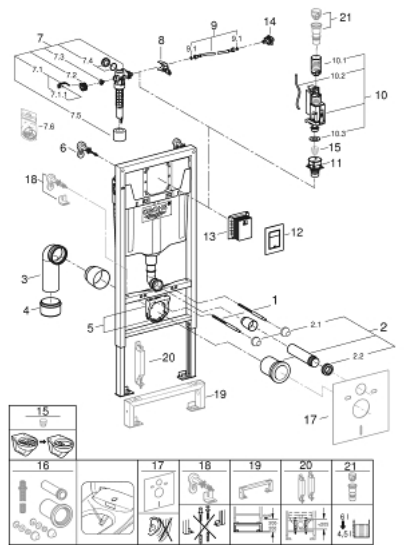

39 501 000 **RAPID SL 3-IN-1 SET FOR WC, 1.13 M INSTALLATION HEIGHT**

SPARE PARTS

- 1: Threaded bolt (Spare part-nr. 4276400M)
- 2: WC inlet and outlet connecting set (Spare part-nr. 37311K00)
- 2.1: Basin fastening (Spare part-nr. 43511SH0)
- 2.2: Connector (Spare part-nr. 37119000)
- 3: PP-outlet bend $\varnothing$ 90 mm (Spare part-nr. 42327000)
- 4: Reducer (Spare part-nr. 42242000)
- 5: Support for outlet bend (Spare part-nr. 42243000)
- 6: Wall brackets (Spare part-nr. 3855800M)
- 7: Filling valve (Spare part-nr. 37095000)
- 7.1: Lever (Spare part-nr. 43734000)
- 7.1.1: Seal (Spare part-nr. 4377000M)
- 7.2: Valve head (Spare part-nr. 43536000)
- 7.3: Membrane (Spare part-nr. 4375800M)
- 7.4: Screw cap (Spare part-nr. 43735000)
- 7.5: Valve float, 5 pcs. (Spare part-nr. 4379100M)
- 7.6: Set of seals (Spare part-nr. 43722000)*
- 8: Support device (Spare part-nr. 42246000)
- 9: Connecting hose (Spare part-nr. 42233000)
- 9.1: Sealing washer (Spare part-nr. 0319100M)
- 10: Dual Flush discharge valve AV1 (Spare part-nr. 42320000)
- 10.1: Extension for overflow pipe (Spare part-nr. 42313000)
- 10.2: Pneumatic hose (Spare part-nr. 42319000)
- 10.3: Seal (Spare part-nr. 42310000)
- 11: Valve seat (Spare part-nr. 42599000)
- 12: Flush plate (Spare part-nr. 37535000)
- 13: Revision shaft for small flush plates (Spare part-nr. 40911000)
- 14: Water connection (Spare part-nr. 48561000)
- 15: Flow restrictor (Spare part-nr. 42300000)*
- 16: Retrofit kit for shower toilets Sensia Arena and Sensia Pro (Spare part-nr. 40899000)*
- 17: Set for noise protection (Spare part-nr. 37131000)*
- 18: Xtra wall brackets, flexible placing (Spare part-nr. 38733000)*
- 19: Extension (Spare part-nr. 38629000)*
- 20: Accessory (Spare part-nr. 38779000)*
- 21: 4.5 l adapter for GD2 (Spare part-nr. 42333000)*

* Optional accessories